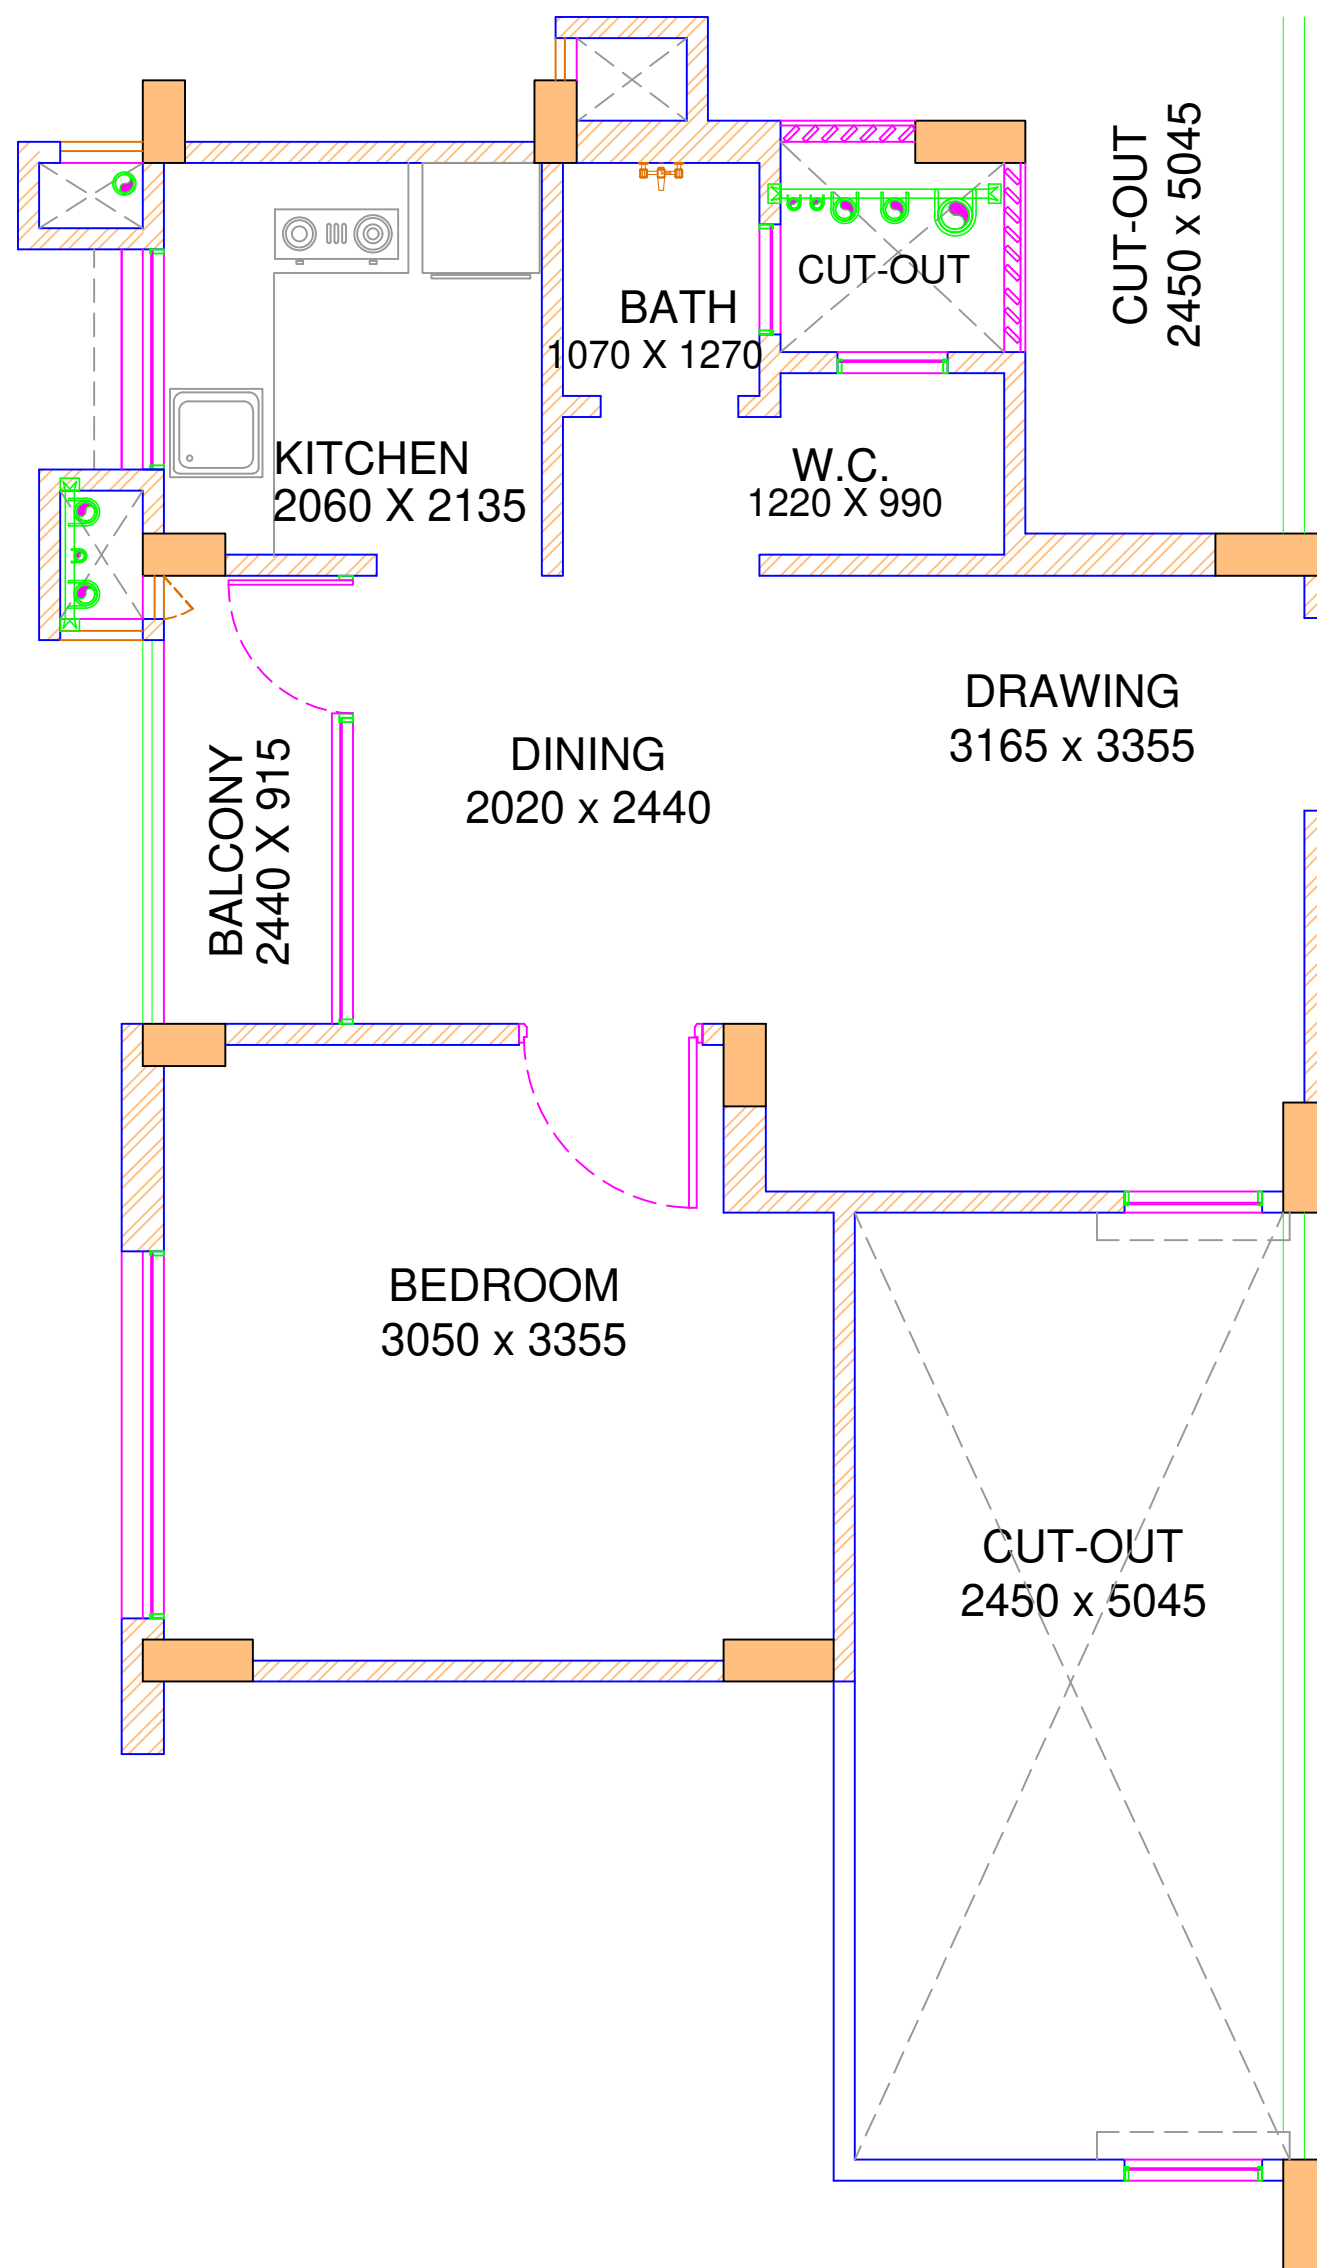

BUILDING PLAN OF L.I.G. (S+10) FLATS IN
PRATAP APARTMENT, SECTOR-29, PRATAP NAGAR, JAIPUR

C O R R I D O R
2.0 M
W I D E